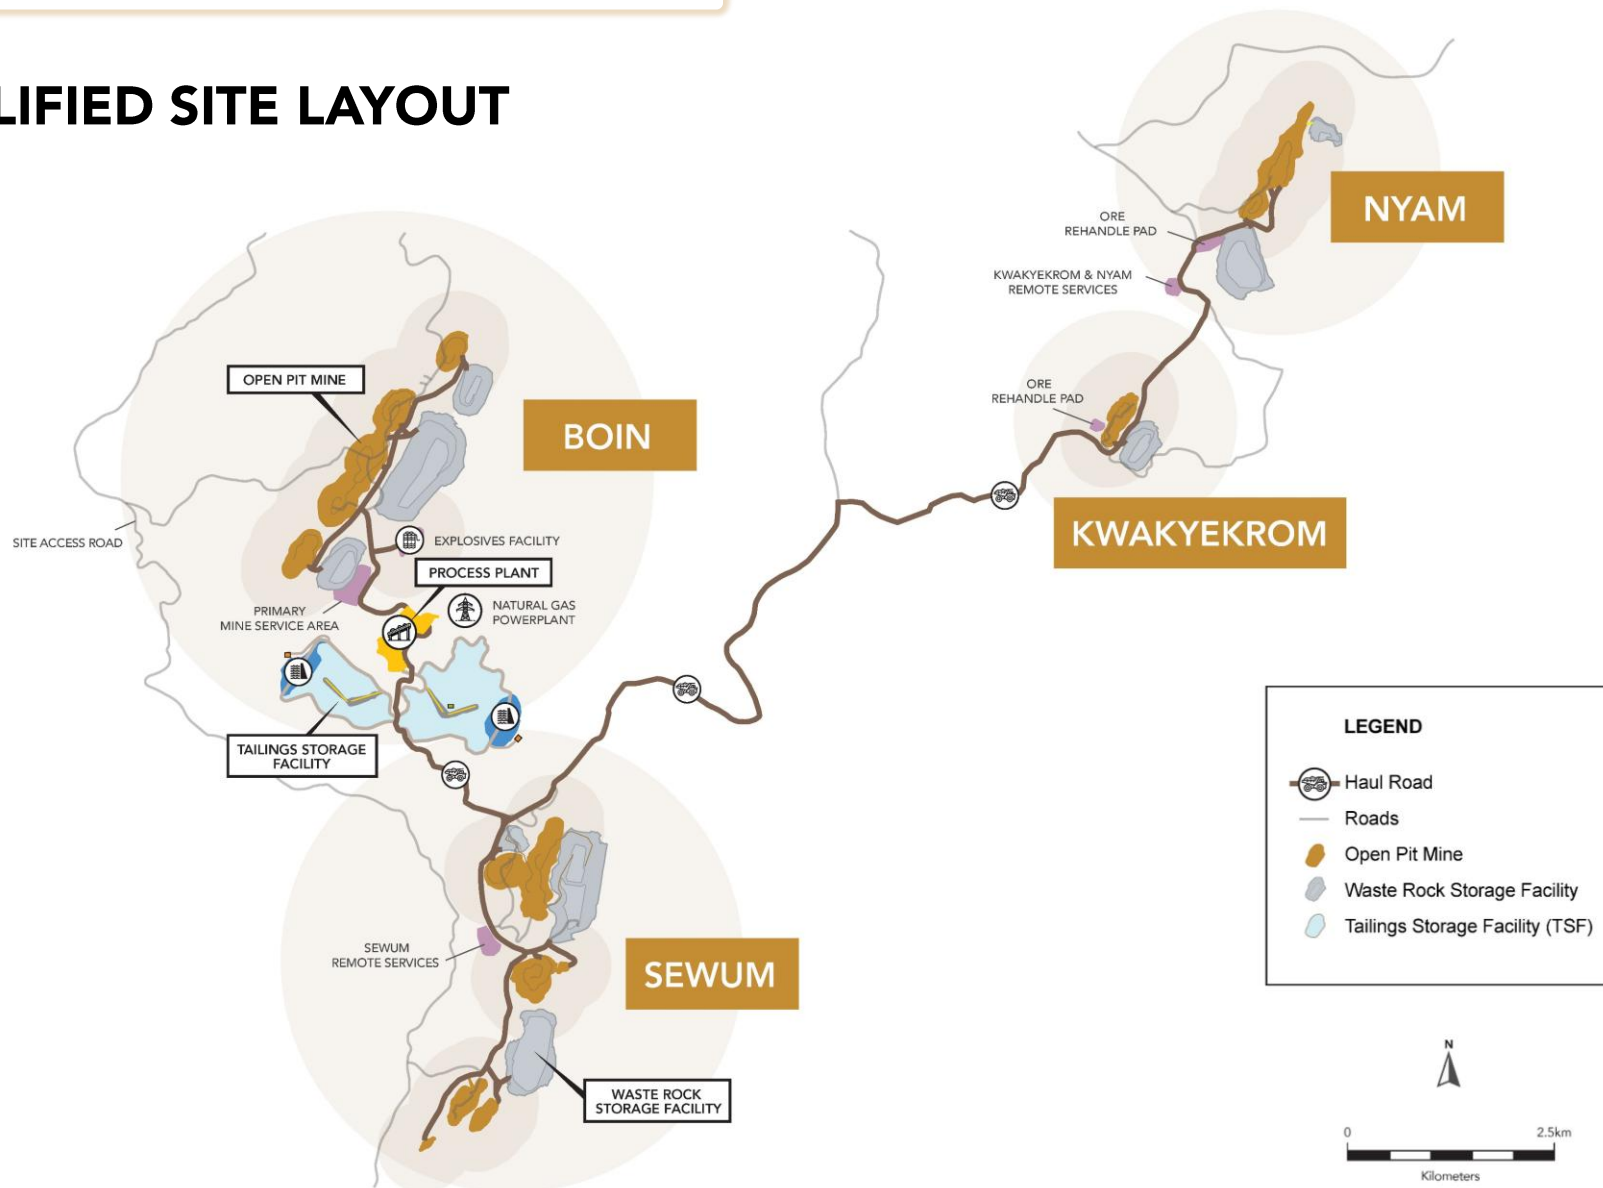

SIMPLIFIED SITE LAYOUT

Note: This diagram is provided for illustrative purposes only. It accompanies Newcore Gold's June 24, 2026 news release announcing the results of the Pre-Feasibility Study for the Enchi Gold Project and should be read in conjunction with that news release and the Company's technical disclosure for additional context and information regarding the Project.